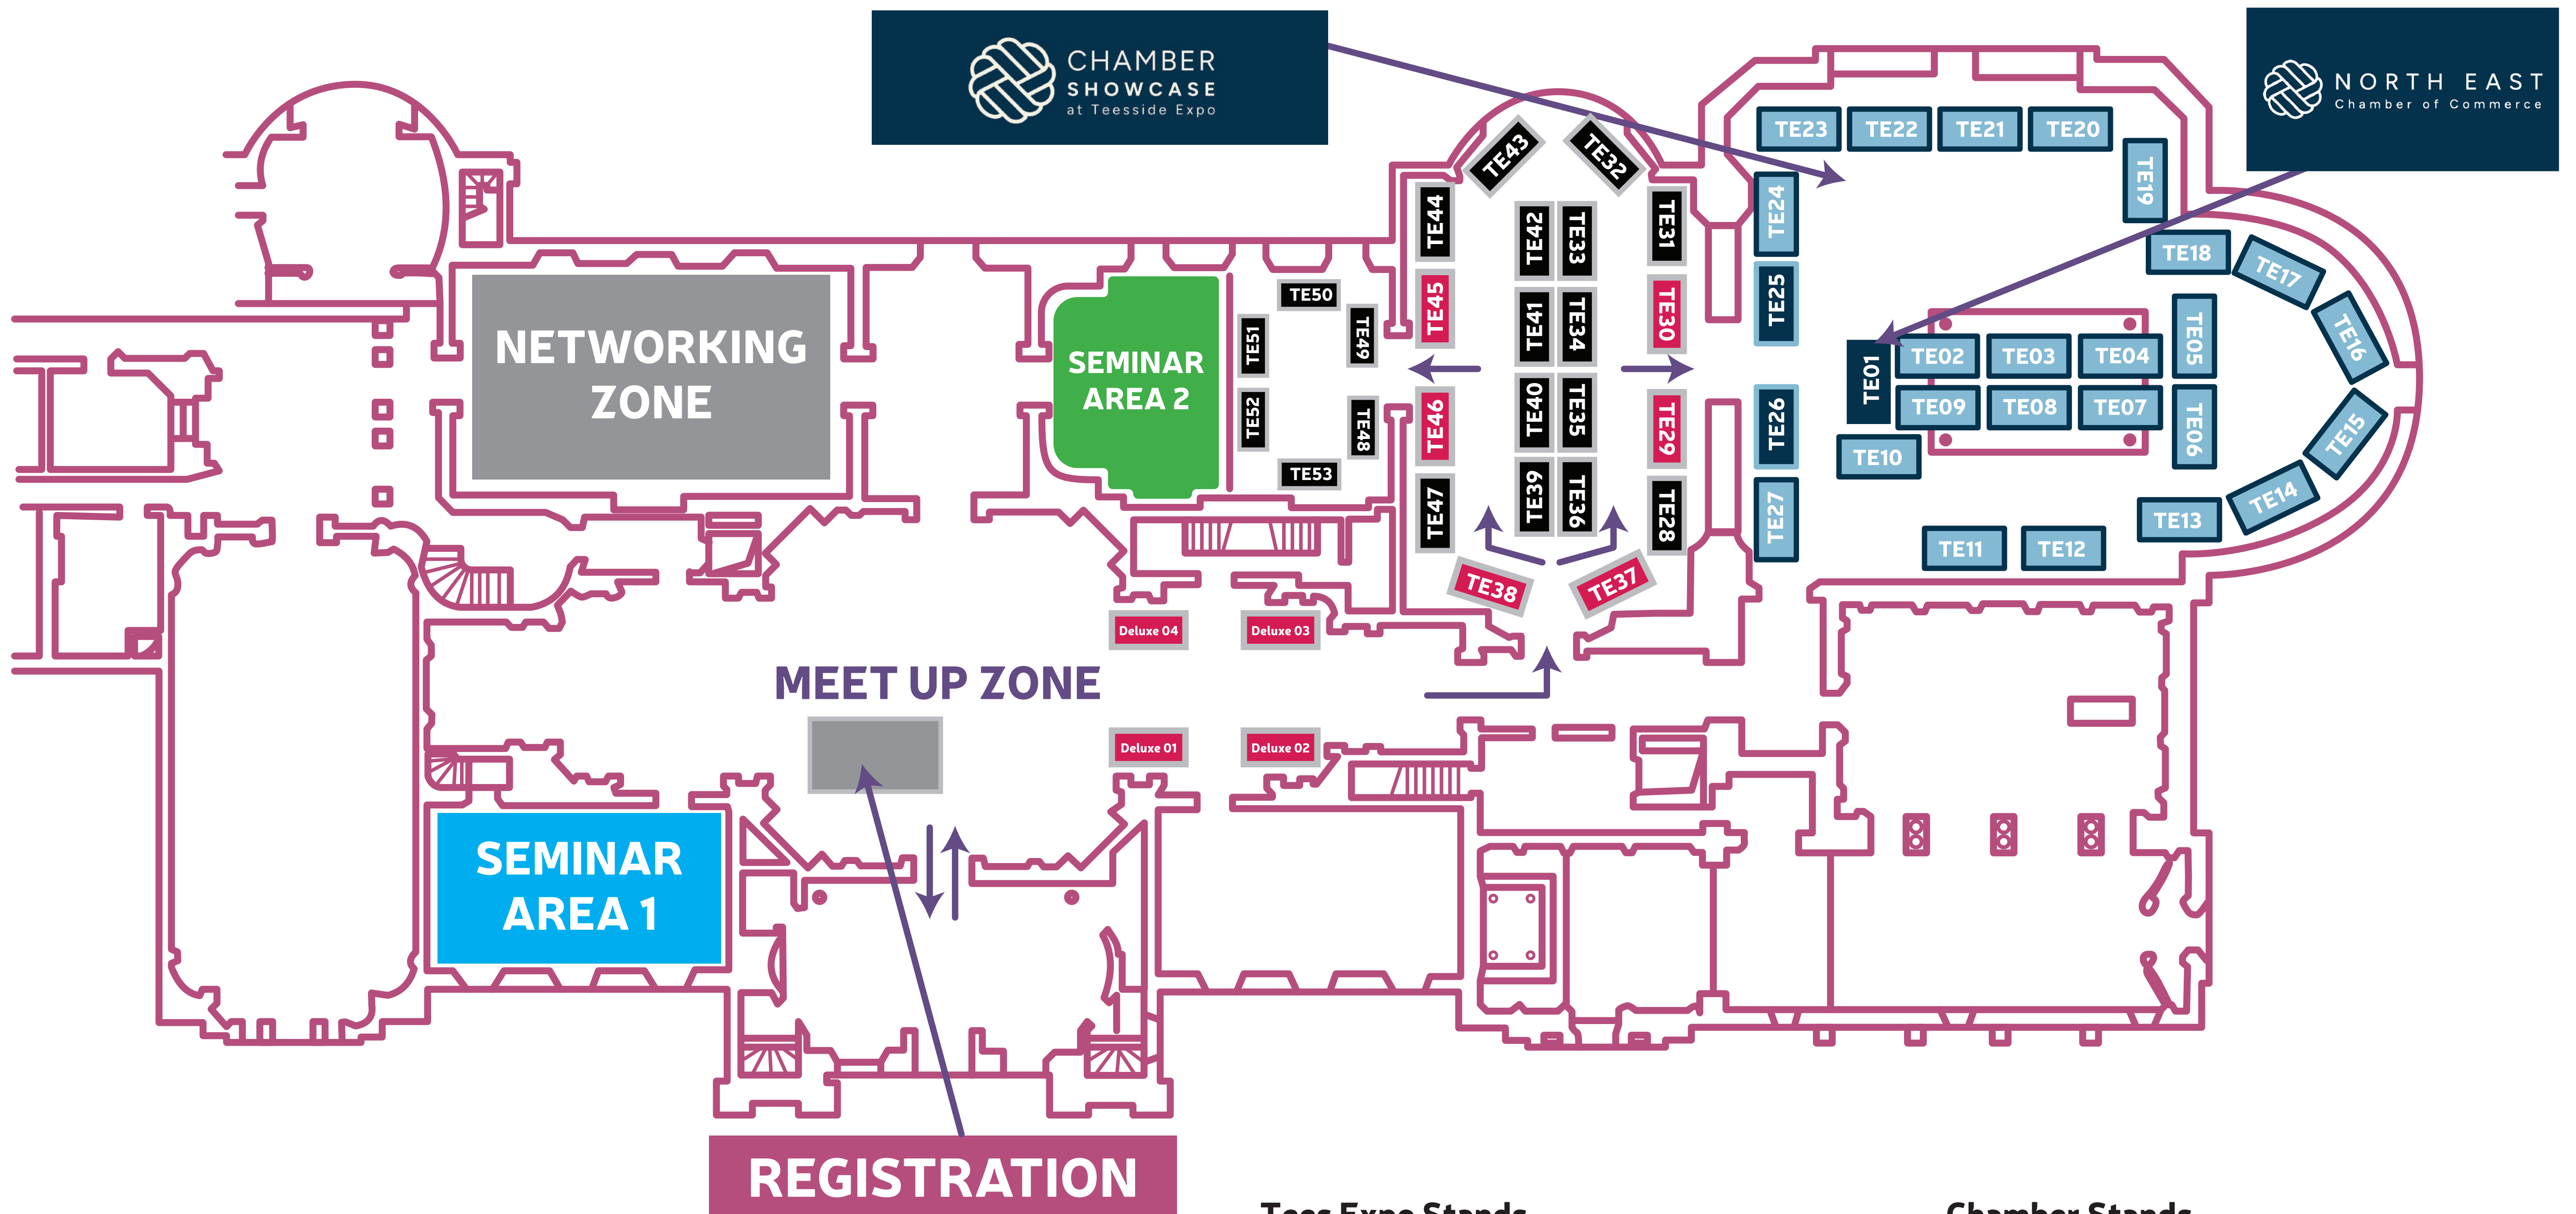

TEESSIDE EXPO

Spring 2025 Thursday 27th March

#TEESEXPO

THIS SERVES AS A LAYOUT GUIDE AND IS NOT DRAWN TO SCALE.

Tees Expo Stands

- Standard Stands (3m x 1.5m) £250
- Premium Stands (3m x 1.5m) £300

Chamber Stands

- Standard Stands (3m x 1.5m) £250
- Premium Stands (3m x 1.5m) £300