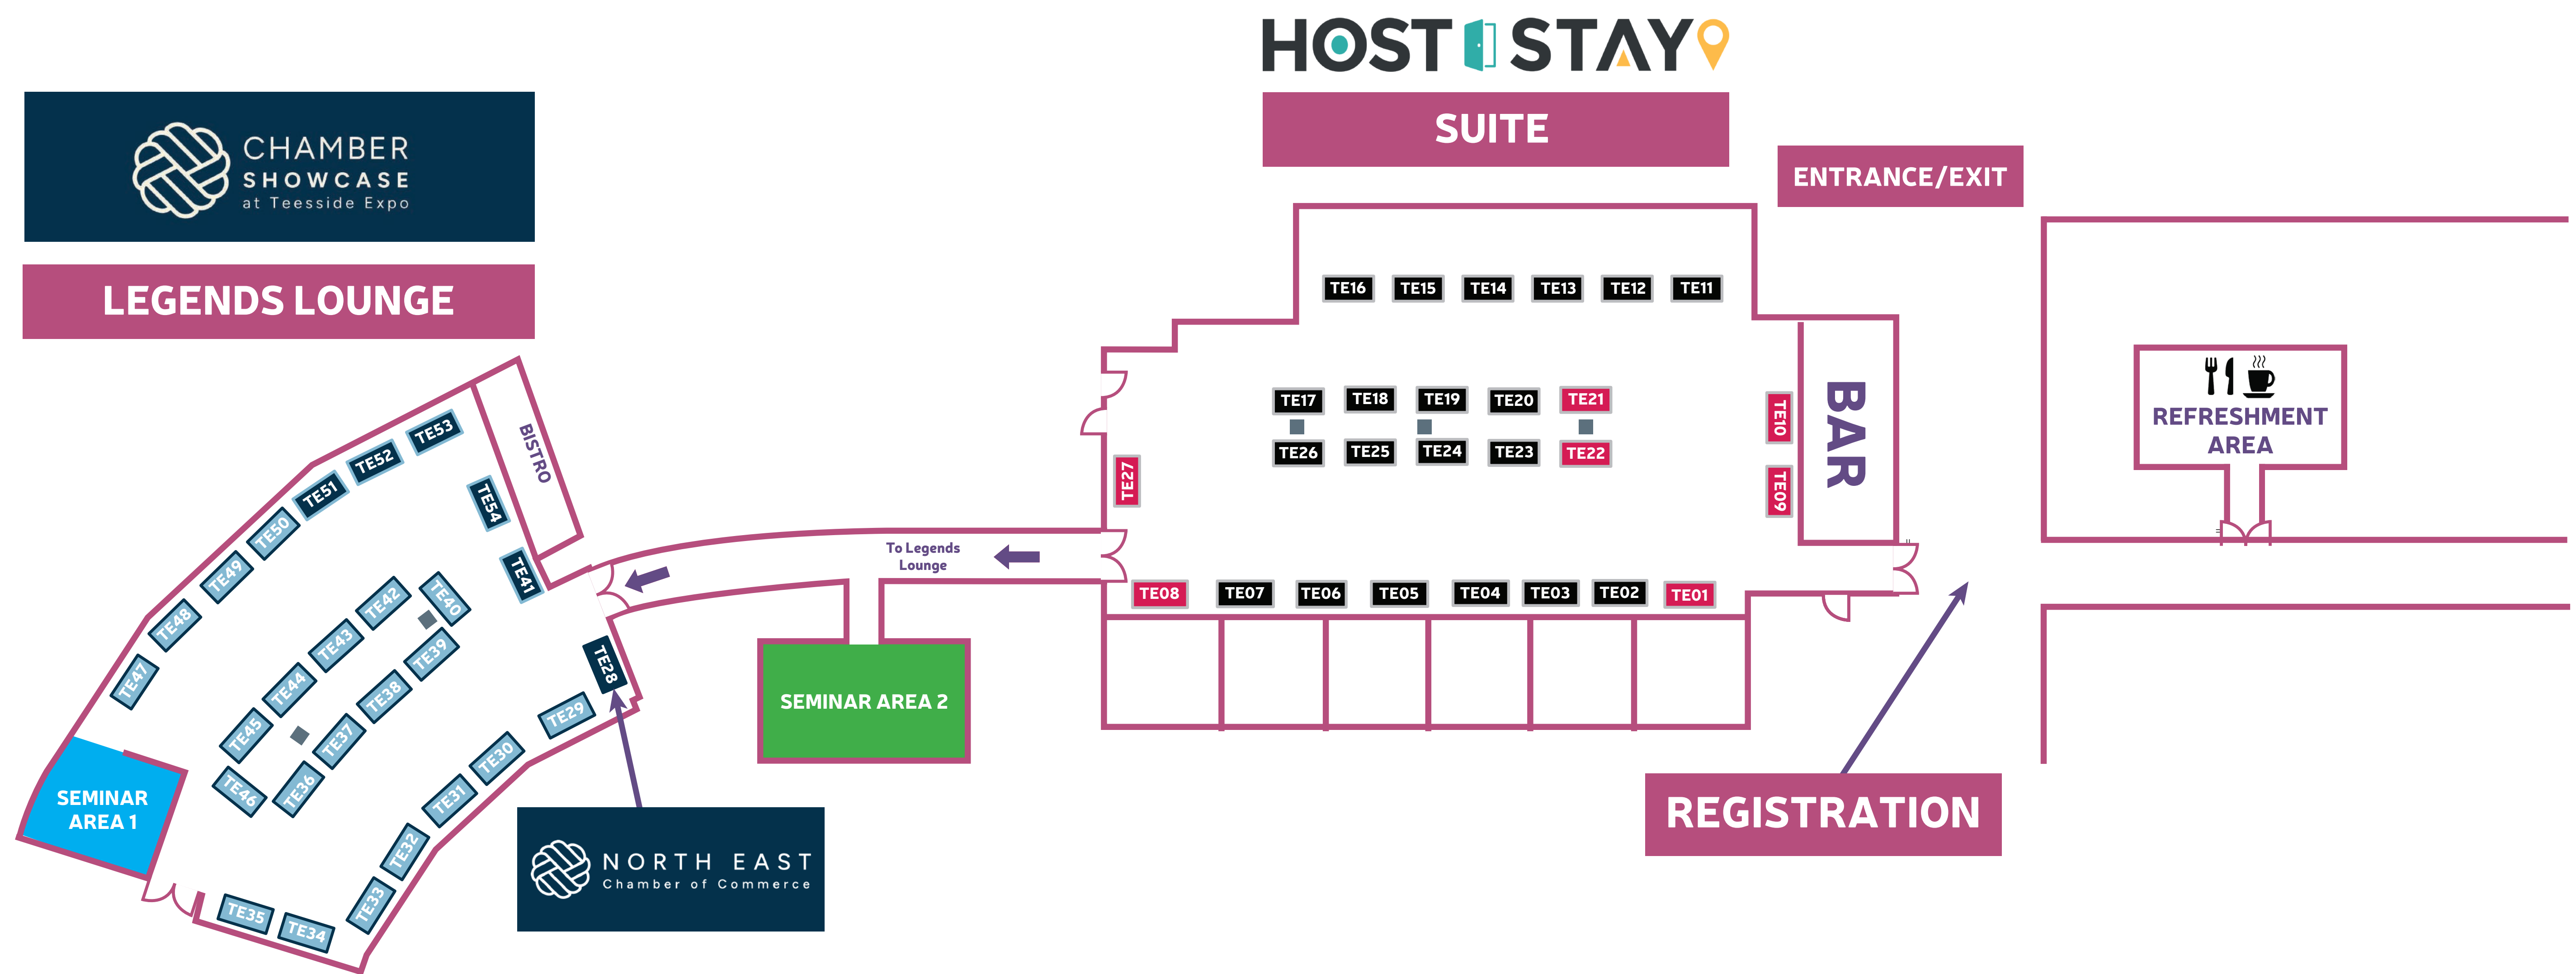

TEESSIDE EXPO

Autumn 2025

Thursday 18th September

#TEESEXP0

THIS SERVES AS A LAYOUT GUIDE AND IS NOT DRAWN TO SCALE.

Tees Expo Stands

- Standard Stands (3m x 1.5m) £250 + VAT
- Premium Stands (3m x 1.5m) £300 + VAT

Chamber Stands

- Standard Stands (3m x 1.5m) £250 + VAT
- Premium Stands (3m x 1.5m) £300 + VAT

*(Table/cloth is included)